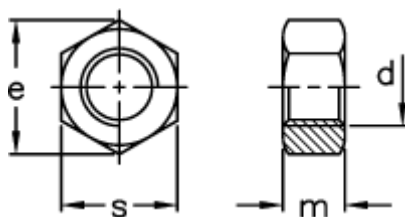

Article number: 2310321045
Description: E+G Stainless nut
NT-SST-M20

Measures

d = M20
e = 32.95
m = 16.0
s = 30